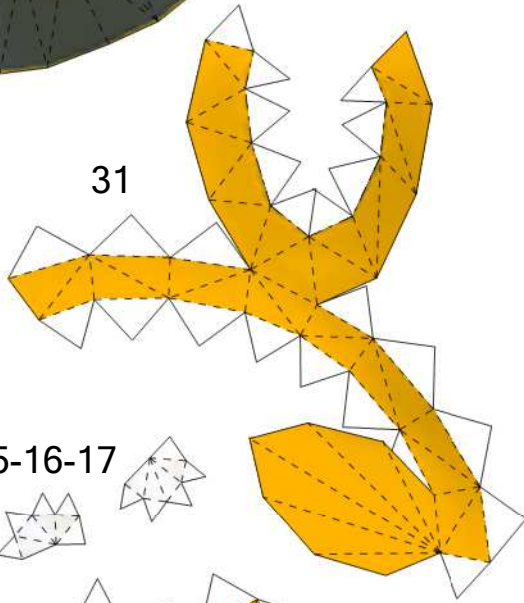

# Elekid

by Brandon

Build by Luis

**Paper Pokés**  
*www.pokemonpapercraft.net*

Right  
Arm/Leg

Left  
Arm/Leg

10

19

12

21

14

23