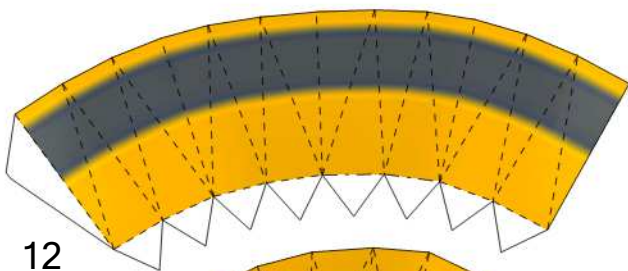

Right
Arm/Leg

Left
Arm/Leg

10

19

12

21

14

23