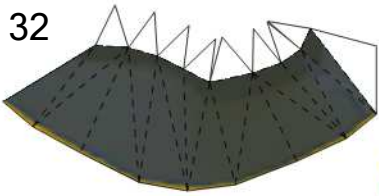

# Elekid

by Brandon

Build by Luis

**Paper Pokés**  
*www.pokemonpapercraft.net*

Right  
Arm/Leg

Left  
Arm/Leg

10

19