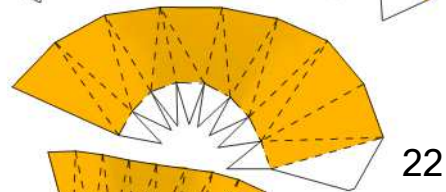

Right
Arm/Leg

Left
Arm/Leg

10

19

12

21

14

23