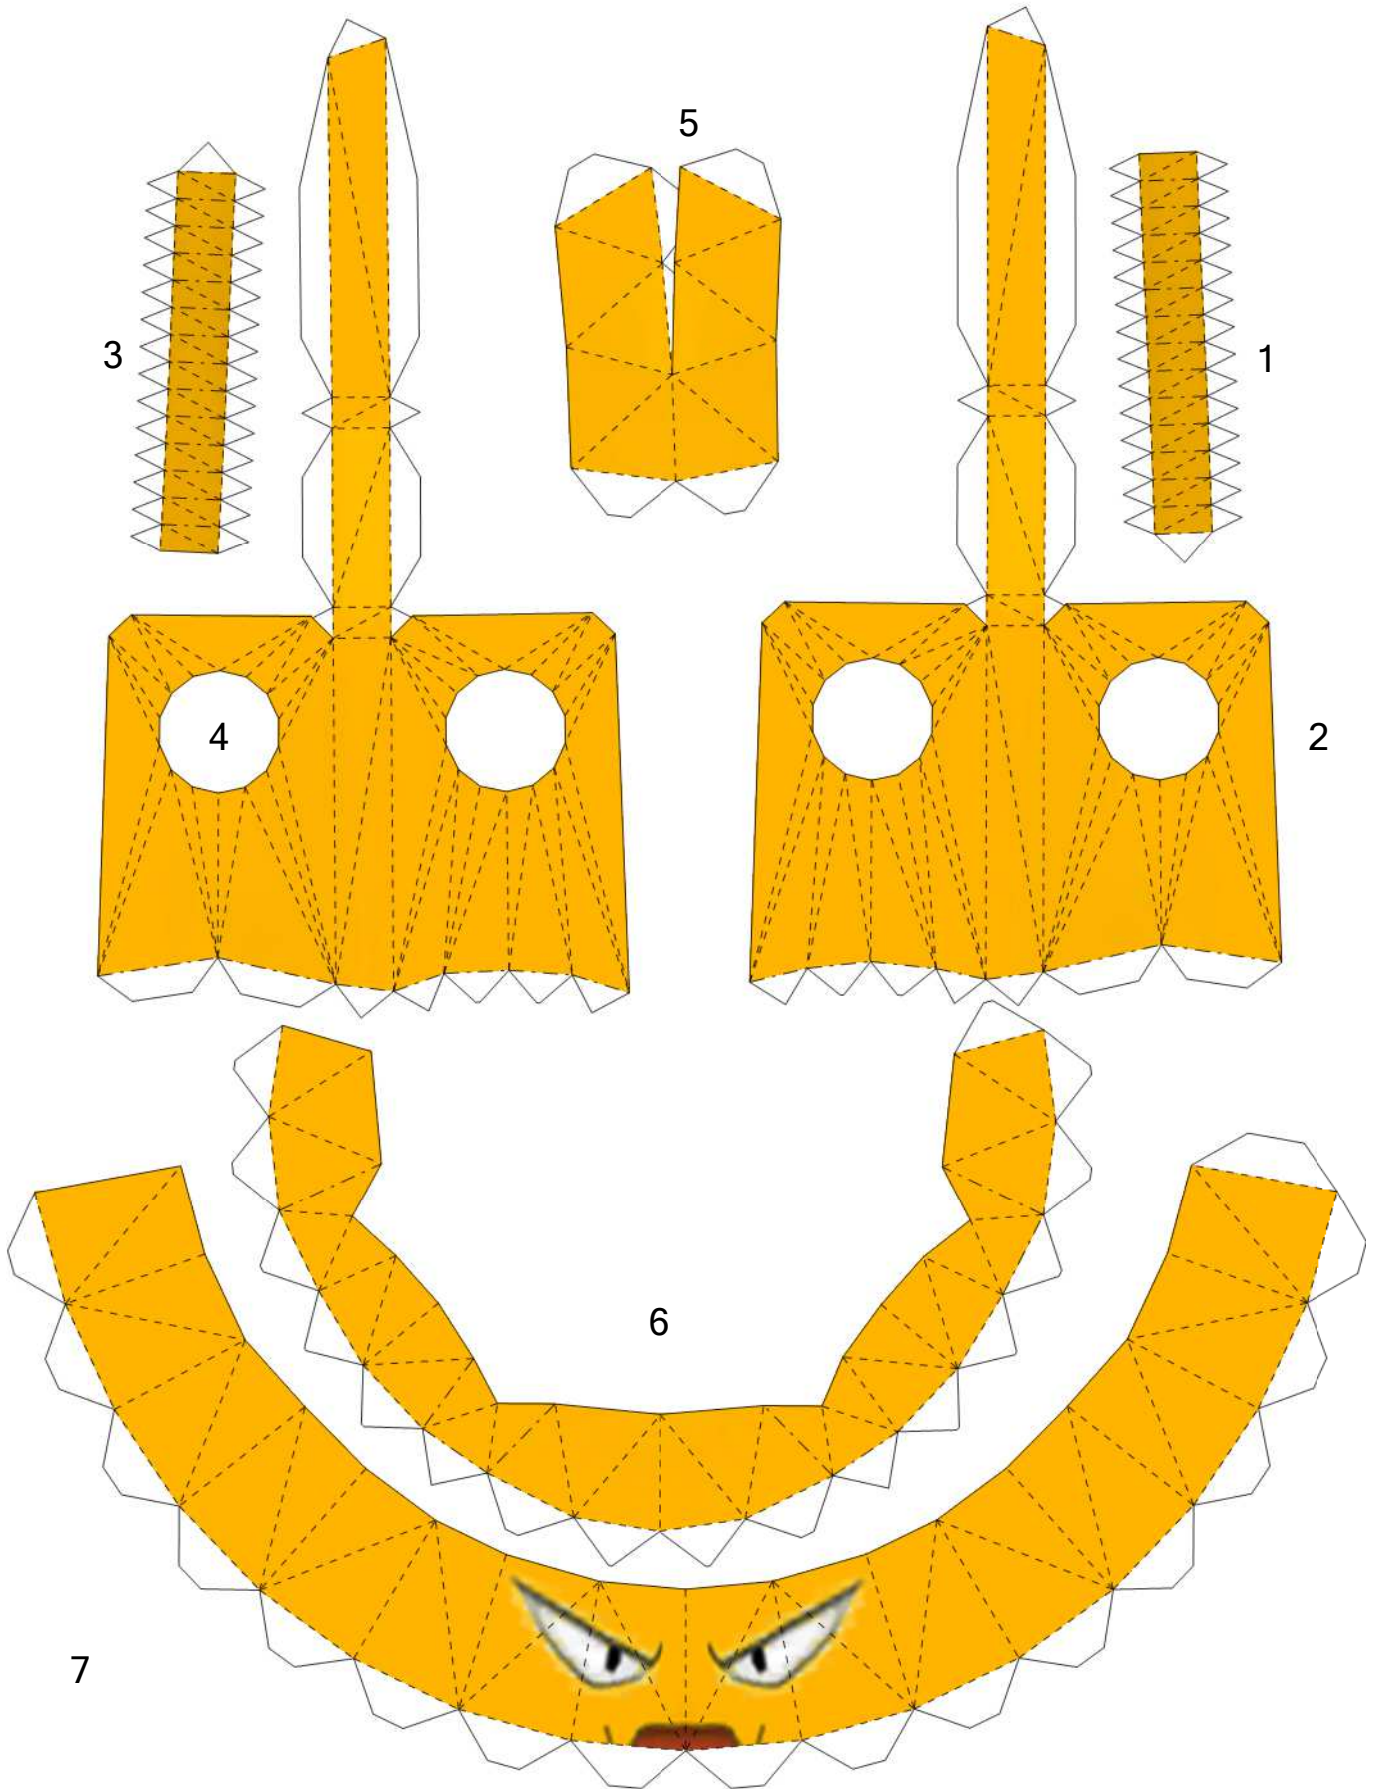

# Elekid

by Brandon

Build by Luis

**Paper Pokés**  
*www.pokemonpapercraft.net*

Right  
Arm/Leg

Left  
Arm/Leg

10

19

12

21

14

23