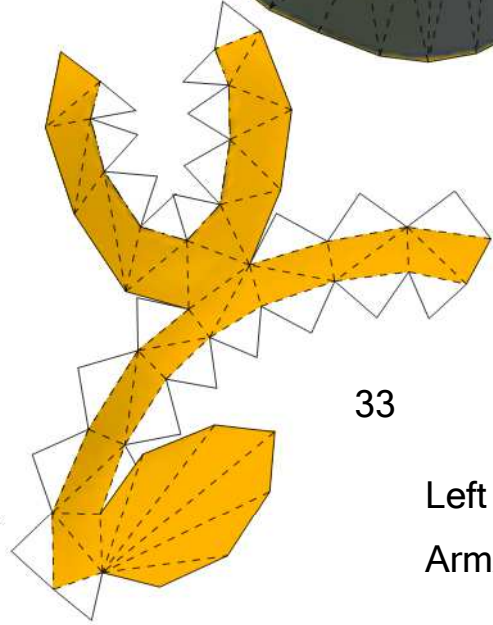

# Elekid

by Brandon

Build by Luis

**Paper Pokés**  
*www.pokemonpapercraft.net*

Right  
Arm/Leg

Left  
Arm/Leg

10

19

12

21

14

23